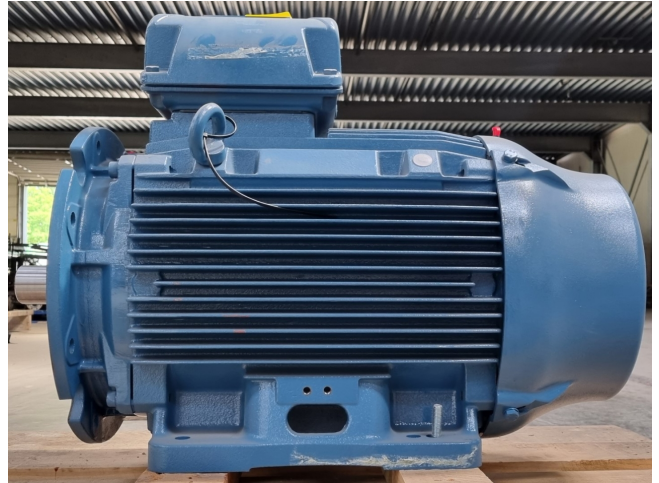

WEG 225S/M-02

Specifications

Marka	WEG
Rodzaj	225S/M-02
kW	45
RPM	2955
Size & Weight	880x460x600 mm (LxWxH) & 393 kg
50 Hz / 60 Hz	50/60 Hz
Stock	1

Description

Used WEG 225S/M-02

New WEG 225S/M-02 electric motor with the following specifications: 50/60 Hz - 45 kW - 2955/3565 RPM. Dimensions: 880x460x600 mm (LxWxH) & 393 kg